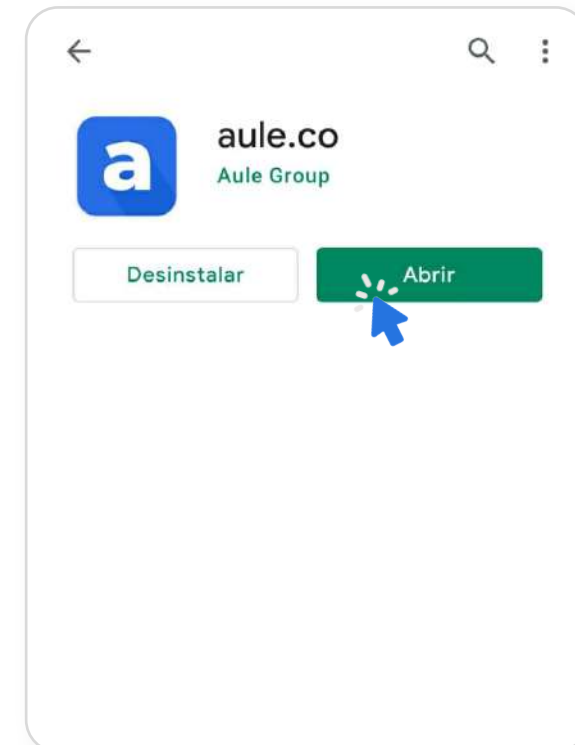

Manual Instructivo **aule.co**

¡Bienvenidos!

<https://aule.co>

CENTRO EDUCATIVO SALVADOR LENIS

Manual Instructivo acceso aule.co

1. Acceso a la plataforma Desde la App Móvil

Desde el Celular o Tablet

1.Descargar APP-(aule.co)

2. Acceda a la APP

3. Seleccione Manual

Manual

4. Nombre del Colegio

cesalvadorlenis

A form with a white background and rounded corners. At the top right is a close button (X). Below it, the text "Ingresa el nombre de tu escuela" is followed by the input field containing "cesalvadorlenis". At the bottom, there is a button labeled "Continuar" which is highlighted with a blue mouse cursor.

5. Usuario

Documento de Identidad

4:32

←

Ahora ingresa tu usuario ó email

1142342280

Continuar

This screenshot shows a mobile application interface for user login. At the top, the time is 4:32 and there are status icons for signal, Wi-Fi, and battery. A back arrow is in the top left. The main text prompts the user to enter their user or email. The input field contains the number 1142342280. At the bottom, there is a 'Continuar' button with a mouse cursor icon pointing to it.